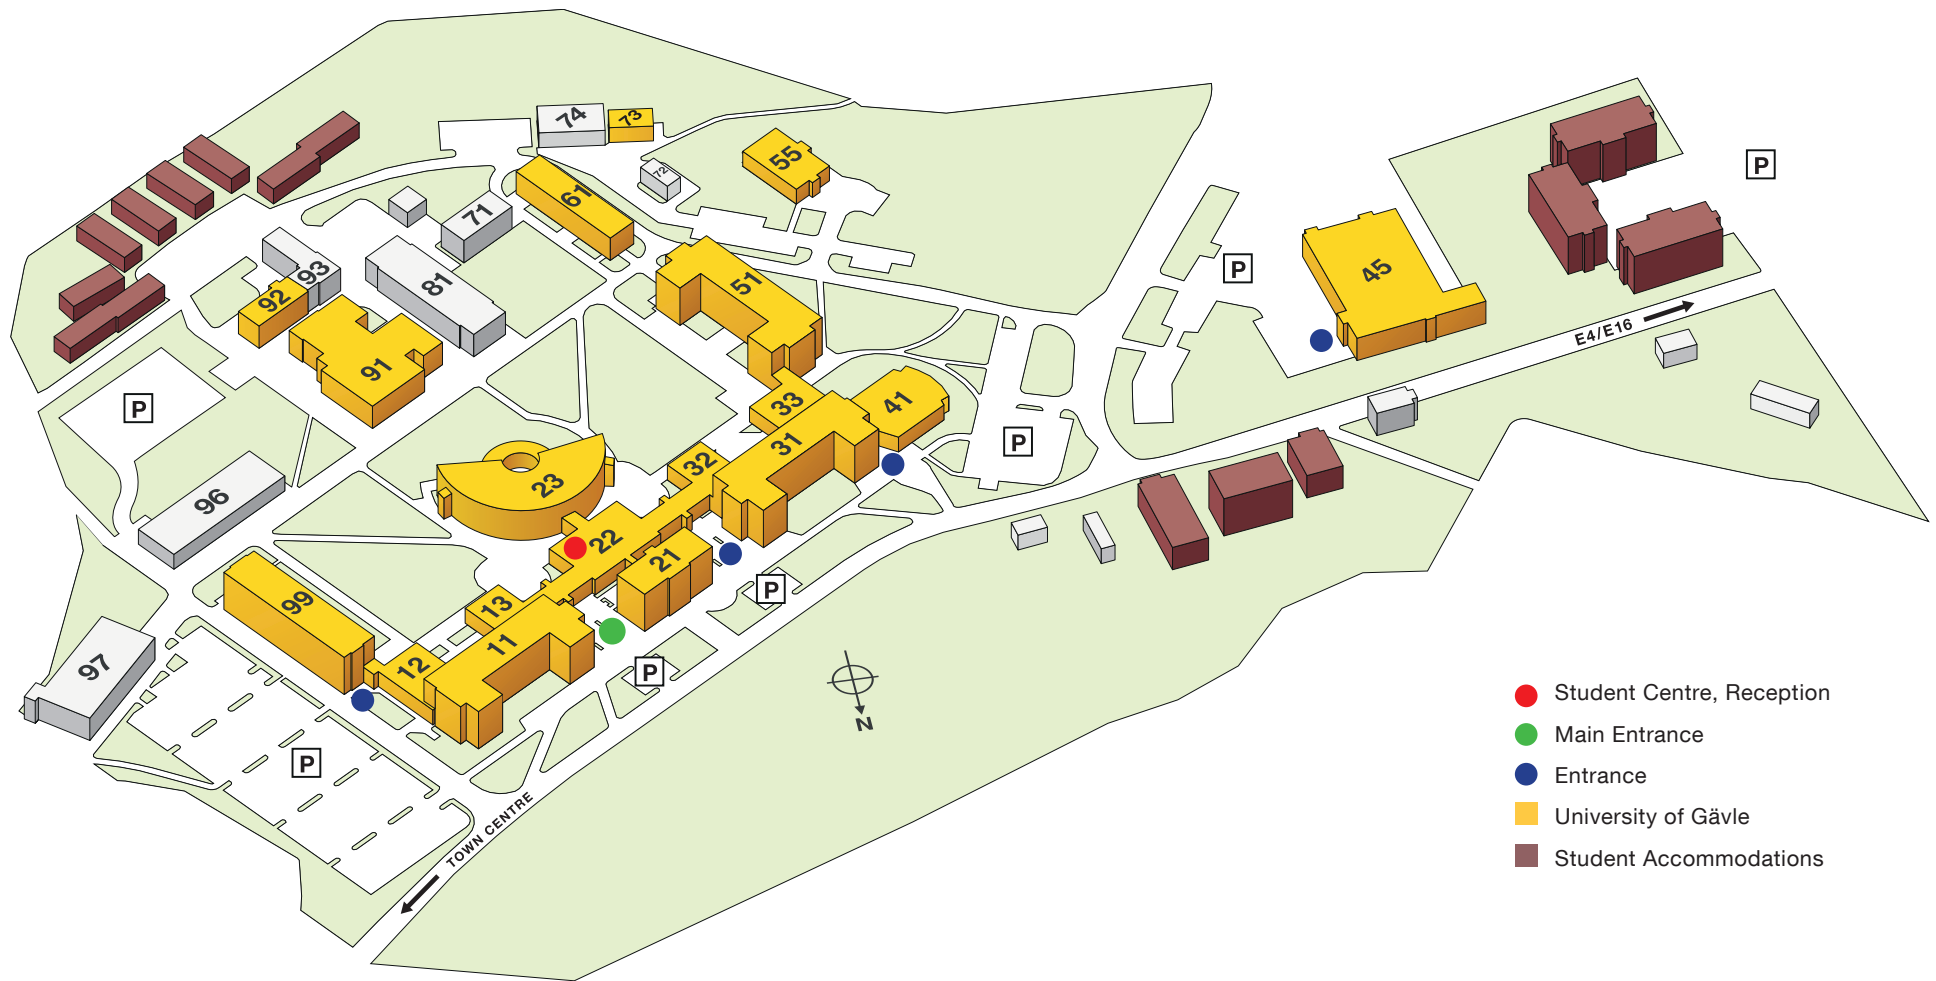

## Map over Campus

- Student Centre, Reception
- Main Entrance
- Entrance
- University of Gävle
- Student Accommodations

**Building 11** Munin  
**Building 21** Oden  
**Building 22** Student Centre, Reception, Café  
**Building 23** Library

**Building 31** Hugin  
**Building 41** Valhall (auditorium)  
**Building 51** Frigg  
**Building 55** Tor

**Building 61** Embla  
**Building 91** Midgård, Student Union, Restaurant  
**Building 92** Ask  
**Building 99** Freja

Rooms are numbered after the following principle: